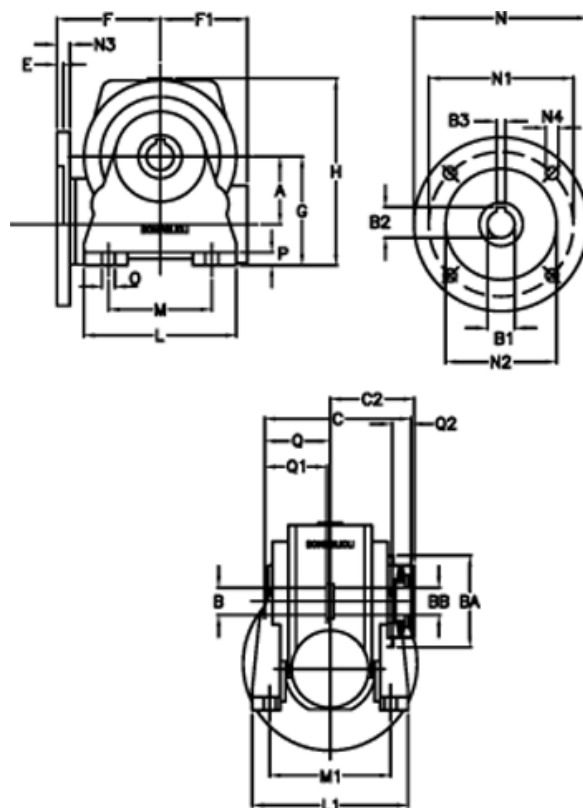

Data Sheet

Article number: 390204402012316

Description: Worm Gear with Torque Limiter
VF 44-L1-N-20-P63B14

Measures

a = 44.60	C2 = 48	L1 = 98	O = 8.5
B = 18	Description = VF 44N-xx-63B14	m = 52	P = 10
B1 E7 = 11	E = 2.0	M1 = 81.0	Q = 32.0
B2 = 12.8	F = 65	N = 90	Q1 = 32
B3 H9 = 4	F1 = 54	N1 = 75	Q2 = 12
BA = 40	g = 72	N2 = 60	
BB H7 = 11	H = 124.5	N3 = 8.0	
C = 79	L = 90	N4 = 5,5	